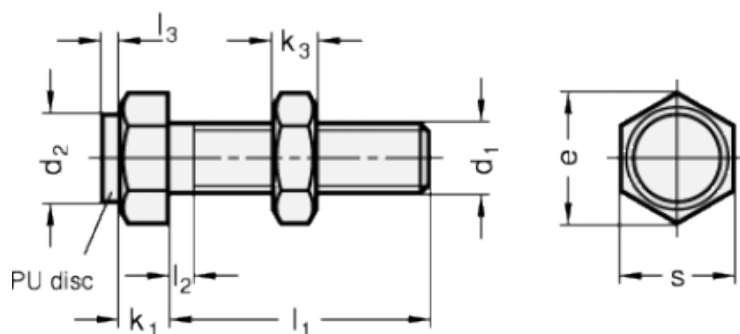

Article number: 20251M1660AK
 Description: E+G Setting bolt GN 251-M16-60-AK
 with nut

Measures

Type AK

Type BK

Mounting block GN 412.1

d	= M16	s = 24
e	= 27.7	
K	= -	
k1	= 10	
k2	= 13	
l1	= 60	
l2 max.	= 6	
l3	= -	