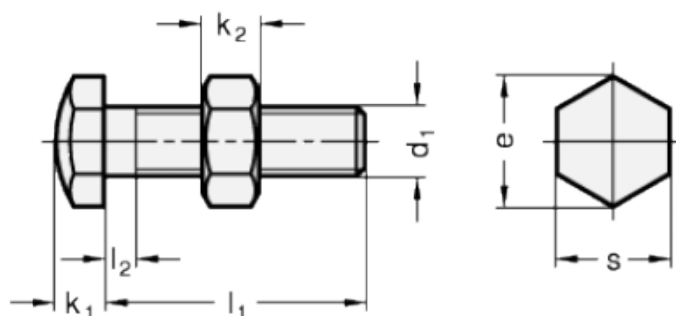

Article number: 20251M1660AK
 Description: E+G Setting bolt GN 251-M16-60-AK
 with nut

Measures

Type AK

Type BK

Mounting block GN 412.1

d	= M16	s = 24
e	= 27.7	
K	= -	
k1	= 10	
k2	= 13	
l1	= 60	
l2 max.	= 6	
l3	= -	